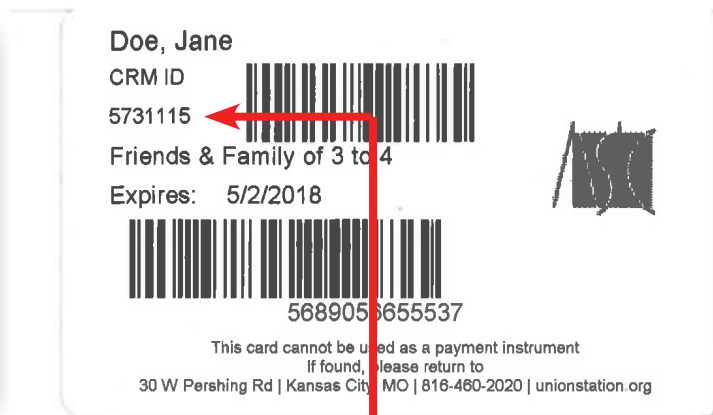

BACK OF CARD

Haverty Family Yards. Opening act Chris Meck and the Guilty Birds

---

Maker Faire Supporter [more info](#) Jun 26, 2017 Enter donation ($)

If you have a promotional code, enter it here:

---

5) Click “Apply.”