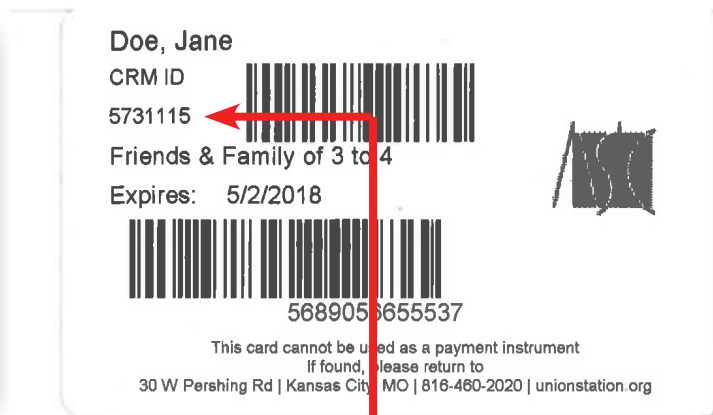

BACK OF CARD

Haverly Family Yards. Opening act Chris Meck and the Guilty Birds

---

Maker Faire Supporter [more info](#) Jun 26, 2017 Enter donation ($)

If you have a promotional code, enter it here:

---

5) Click “Apply.”