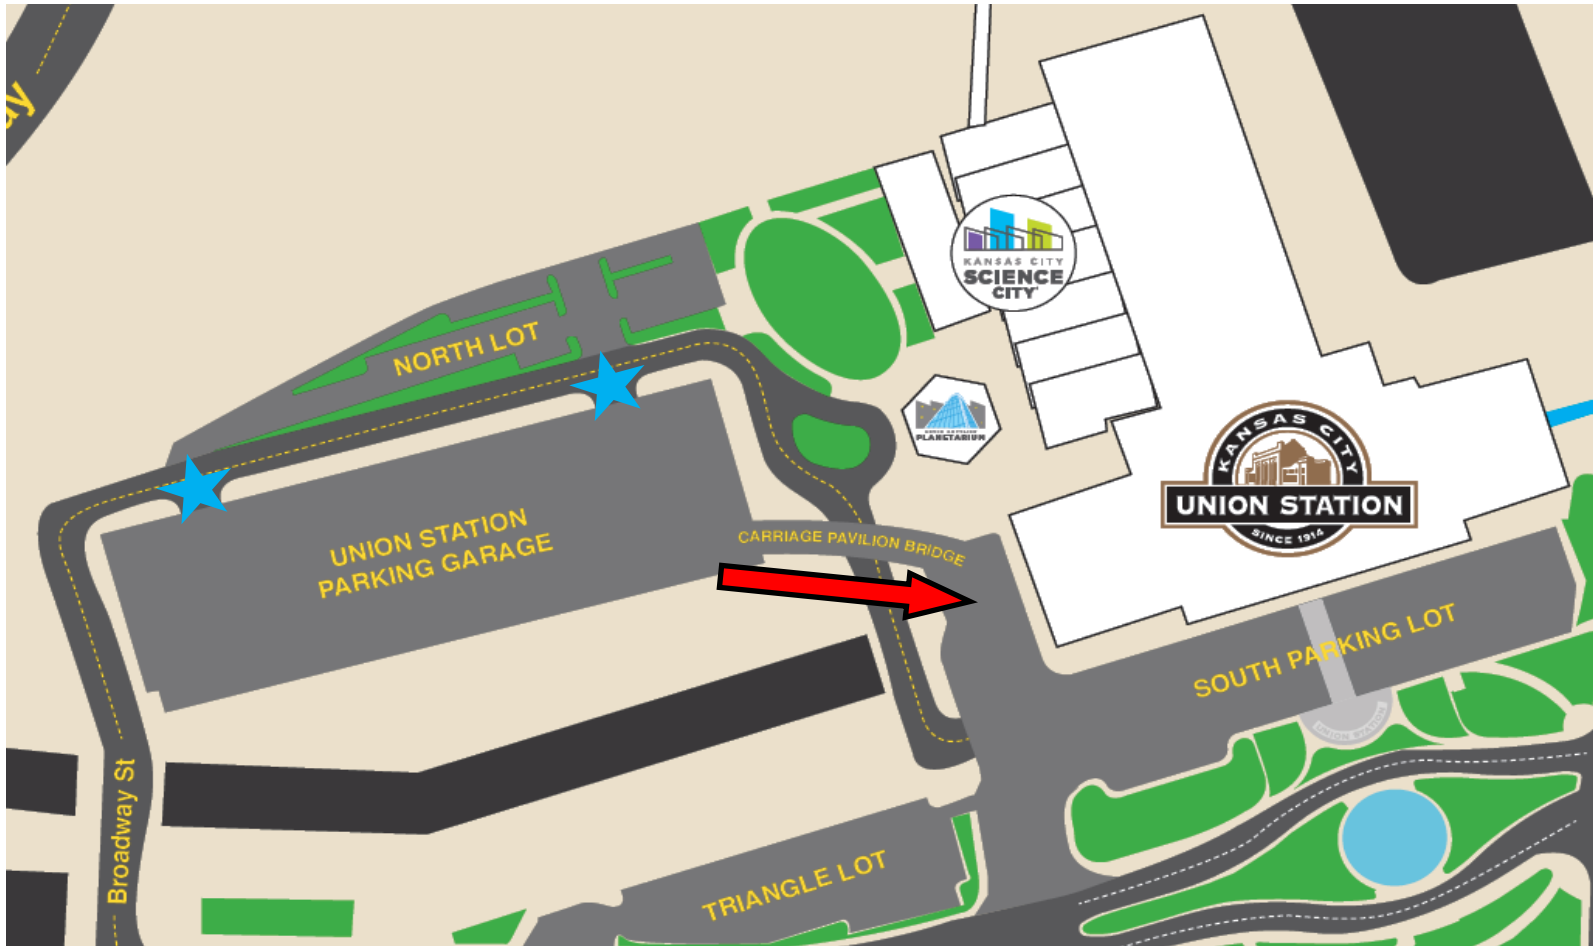

Directions from the **WEST** side of Union Station

Coming from the NORTH: head south on **Broadway Blvd/ Pennway** towards the station; turn left onto **Pershing Road**; turn left onto **Broadway St**. Follow until you reach the Union Station Parking garage.

Coming from the SOUTH: head north on **Broadway Blvd/ Pennway** towards the station; turn right onto **Pershing Road**; turn left onto **Broadway St**. Follow until you reach the Union Station Parking Garage.

Directions from the **EAST** side of Union Station

Coming from the NORTH: head south on **Grand St.** towards the station; turn right at **22nd St**. Follow until you reach the Union Station Parking garage- you should go through FOUR Stop signs before you get to the garage. ***You will drive underground*

Coming from the SOUTH: head north on **Grand St.** towards the station; turn left at **22nd St**. Follow until you reach the Union Station Parking Garage- you should go through FOUR Stop signs before you get to the garage. ***You will drive underground*